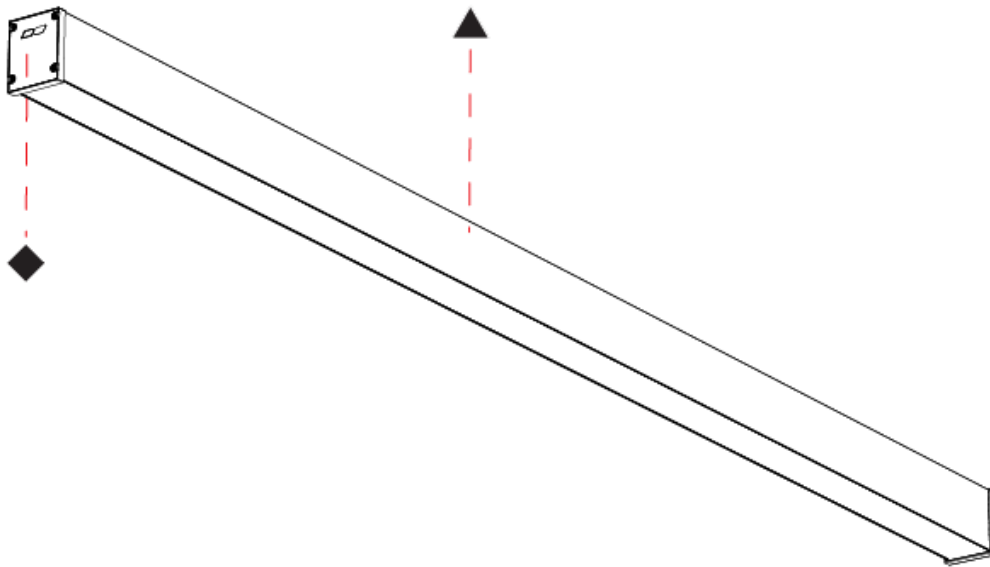

SLIDER STRAIGHT IP54 SURFACE

A3D388-

PROJECT

TYPE

SPECIFIER

QUANTITY

DATE

A