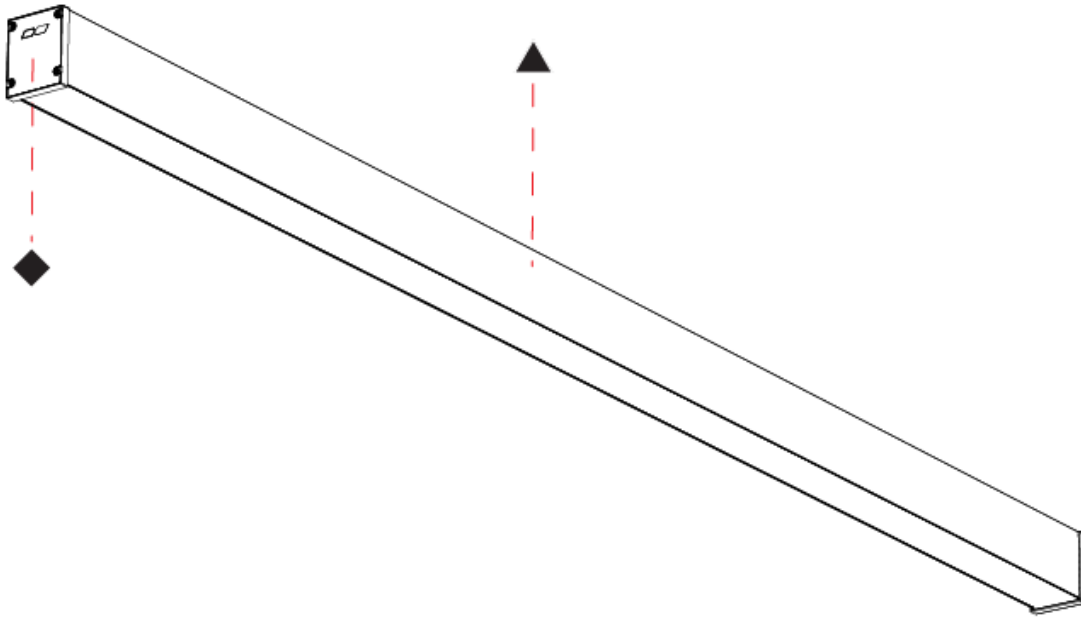

SLIDER STRAIGHT IP54 SURFACE

A3D394-

PROJECT

TYPE

SPECIFIER

QUANTITY

DATE

PROJECT
TYPE
SPECIFIER
QUANTITY
DATE