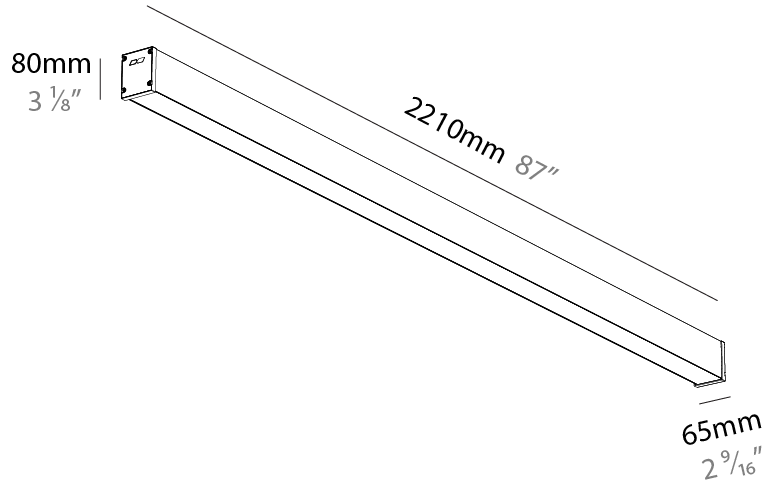

1. To build a product code in our configurator select the specify button on the base model # product page
2. To build a manual product code on this datasheet choose from the options listed below in blue font and add the suffix to the base model #

GENERAL

Series: Slider Straight IP54
Partner: Prolicht
Division: Architectural
Installation: Surface
Product Type: Linear Profiles
Mounting Location: Ceiling
Light Distribution: Direct

PHYSICAL

Shape: Rectangle
Length (mm): 2210
Length (in): 87
Width (mm): 65
Width (in): 2 9/16
Height (mm): 80
Height (in): 3 1/8
Weight (kg): 2.420

Diffuser: Diffuser - Opal, Micro-prism, Clear Micro-prism , Glare Control, Wallwasher Right, Wallwasher Left, Wallwash Double Asymmetric

Fixture Finish: SSR / BKV / CWI / CRY / HAB / UFT / ITA / RUA / FTG / MYG / LOD / PUS / FRO / FUP / KIA / POP / BLS / SPG / MEY / GOH / CHC / COM / ABZ / JAG / OBR / MOS / ROR

Fixture Material: Aluminum Die Cast

ELECTRICAL

Lamp Type: LED (Zhaga Standard)
Input Wattage (W): 47
Total Output Wattage (W): 42.7
Dimming: Non-Dimmable
Driver Included: No
Driver Location: Remote
Driver Class: Class 2
Input Voltage (V): 120
Upon Request: DALI Dimming, MATTER Dimming

LED

Color Temperature (°K): 2700 / 3000 / 3500 / 4000
Max. Delivered Lumen (lm): 4866 - 6766
Nominal Lumen (lm): 7510 - 7840
CRI: >90 CRI
Lamp Life (hrs): 50000

OPTICAL

RATINGS AND CERTIFICATIONS

Certified By: Certified for North American Standards
IP rating: IP54